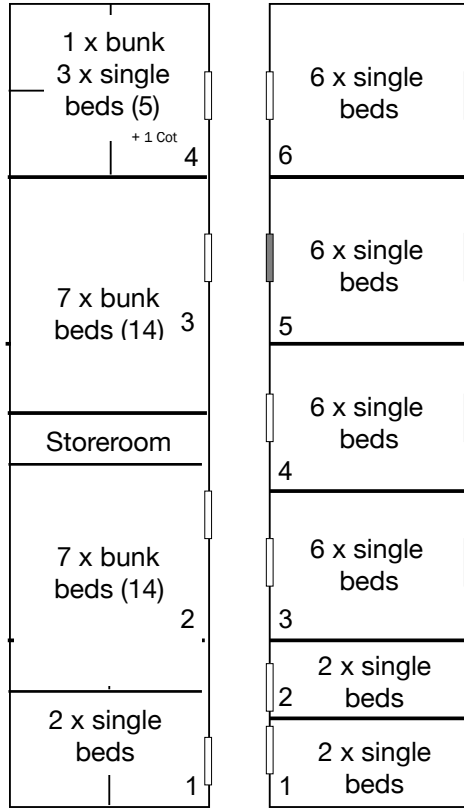

Total Beds: 150

Seaside Camp for Children, Rockingham

Octopus
35 beds

Whale
28 beds

Penguin
24 beds

Dolphin
26 beds

Crab
27 beds

Entrance