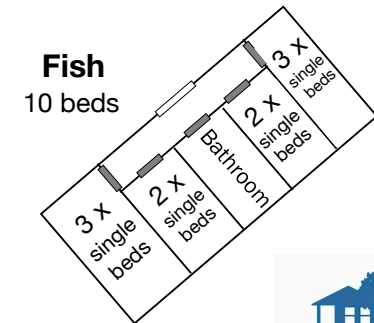

Total Beds: 150

Seaside Camp for Children, Rockingham

Octopus
35 beds

Whale
28 beds

Penguin
24 beds

Dolphin
26 beds

Crab
27 beds

Entrance