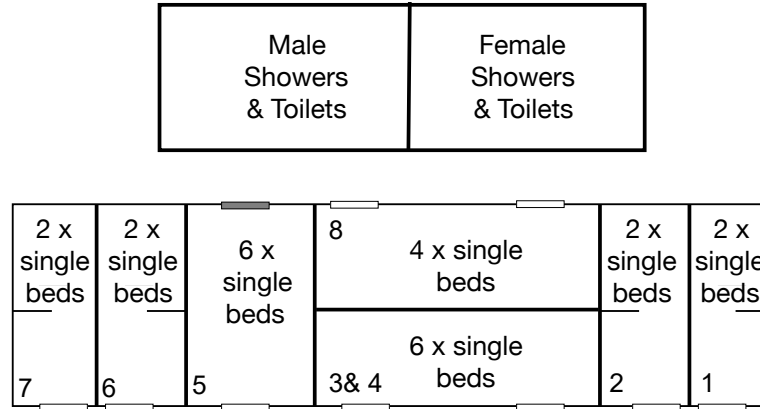

Total Beds: 150

Seaside Camp for Children, Rockingham

Octopus
35 beds

Whale
28 beds

Penguin
24 beds

Dolphin
26 beds

Crab
27 beds

Entrance