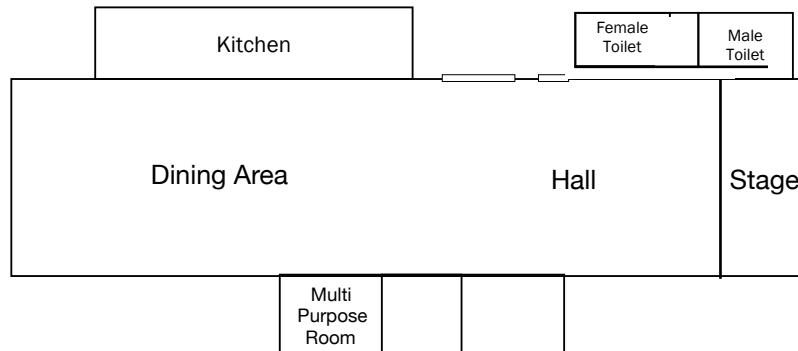

Total Beds: 150

Seaside Camp for Children, Rockingham

Octopus
35 beds

Whale
28 beds

Penguin
24 beds

Dolphin
26 beds

Crab
27 beds

Entrance

Exit

Car Park

Beach Access

BBQ Area