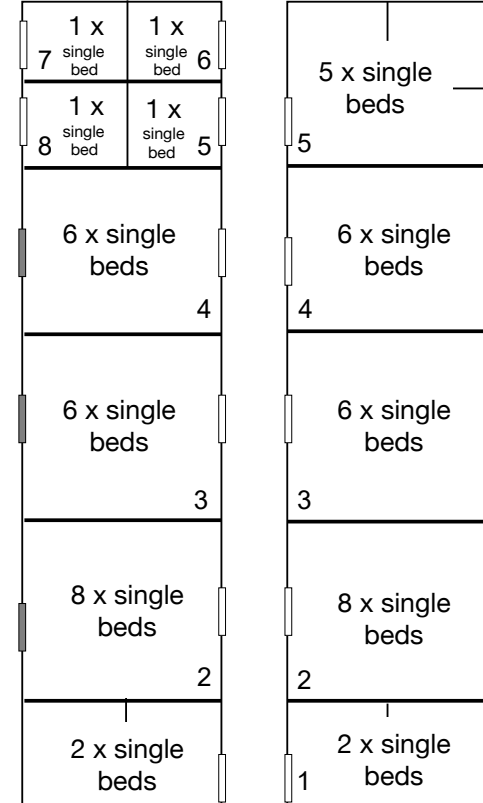

Total Beds: 150

Seaside Camp for Children, Rockingham

Octopus
35 beds

Whale
28 beds

Penguin
24 beds

Dolphin
26 beds

Crab
27 beds

Entrance